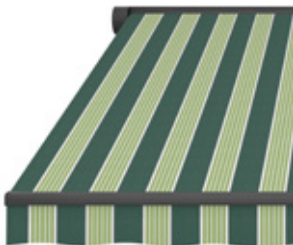

NEW

Docril 00373
Geometric Forest Green

Rapport: 24 cm (9,45")