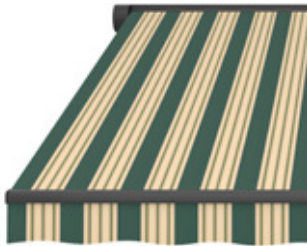

Rapport: 20 cm (7,87")

Docril

FANTASY

Green Verde

Citel®
outdoor performance
fabrics manufacturer

Fantasy

Docril 00362
Geometric Forest Rye

Rapport: 24 cm (9,45")