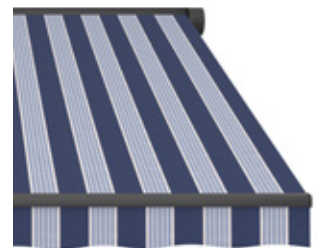

Rapport: 24 cm (9,45")

Docril 00372
Geometric Royal Blue