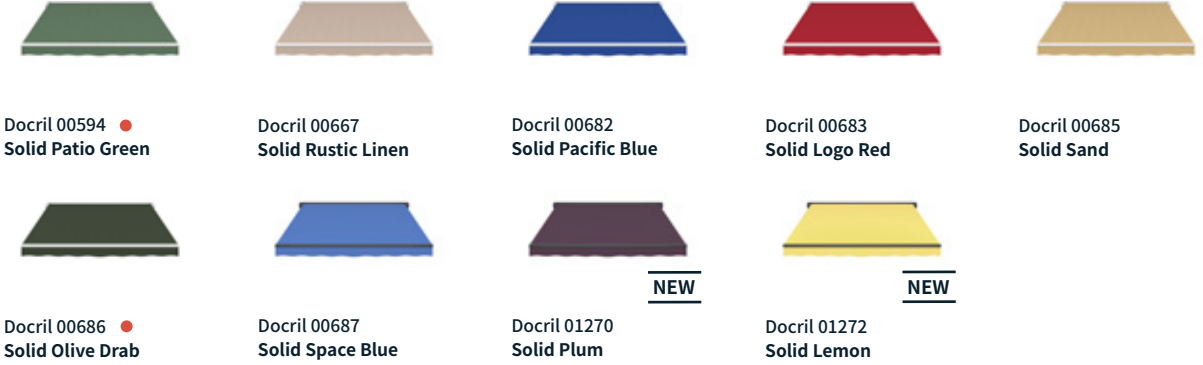

Docril 00328
Solid Aruba

Docril 00583 ●
Solid Serenity Blue

Docril 00588 ●
Solid Autumn Gold

Docril 00590 ●
Solid Oat

Docril 00591
Solid Fawn

100% SOLUTION DYED ACRYLIC

P.01

Docril 00594 ●
Solid Patio Green