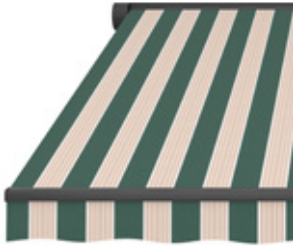

Rapport: 20 cm (7,87")

Docril

FANTASY

Green Verde

Citel®
outdoor performance
fabrics manufacturer

Fantasy

Docril 00362
Geometric Forest Rye

Rapport: 24 cm (9,45")