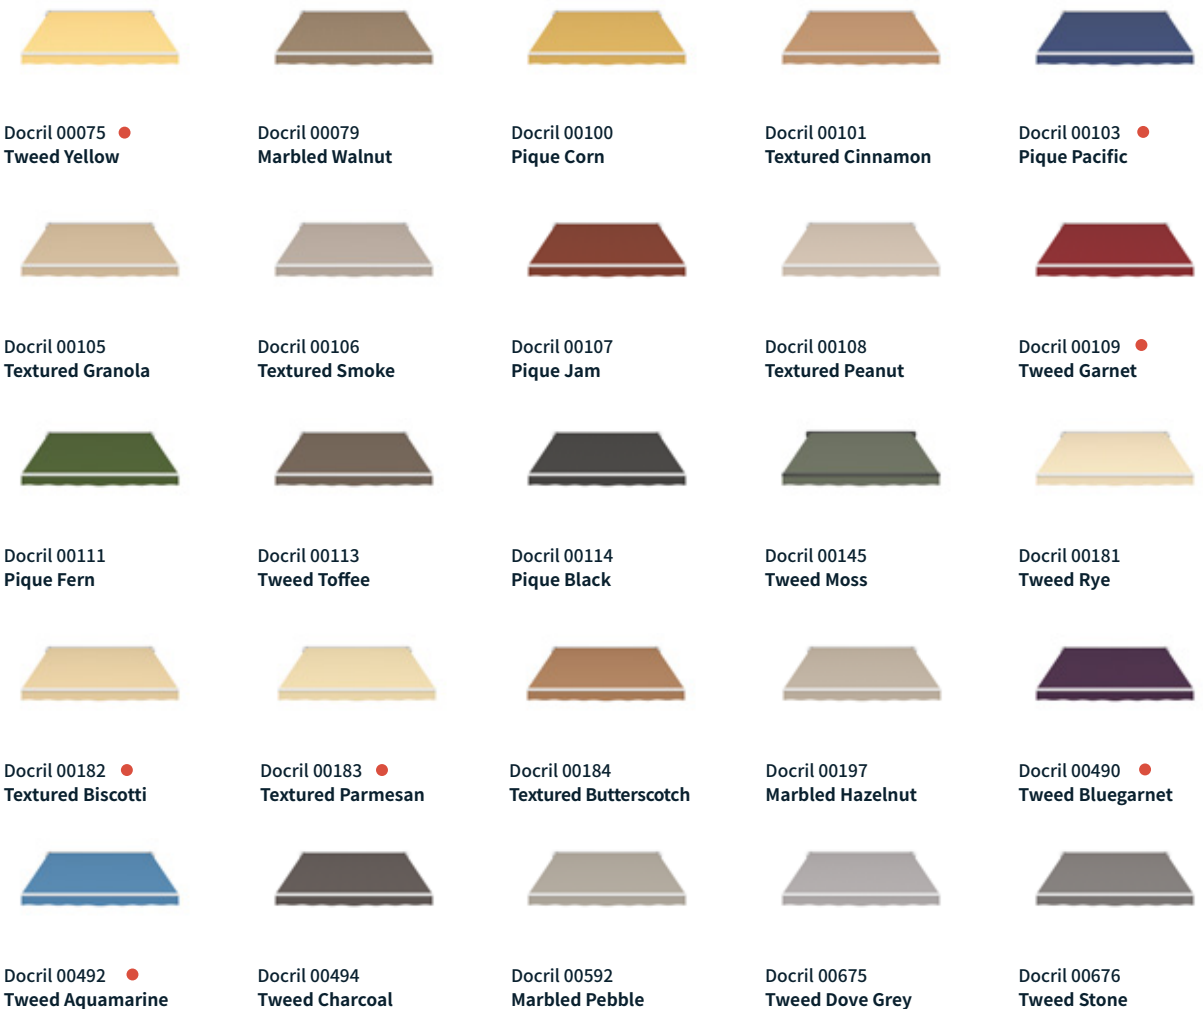

Docril 00667
Solid Rustic Linen

Docril 00682
Solid Pacific Blue

Docril 00683
Solid Logo Red

Docril 00685
Solid Sand

Docril 00686 ●
Solid Olive Drab

Docril 00687
Solid Space Blue

Docril 01270
Solid Plum

Docril 01272
Solid Lemon

NEW

NEW

Docril Solid & Textured Colors

P.02

Docril 00075 ●
Tweed Yellow

Docril 00079
Marbled Walnut

Docril 00100
Pique Corn

Docril 00101
Textured Cinnamon